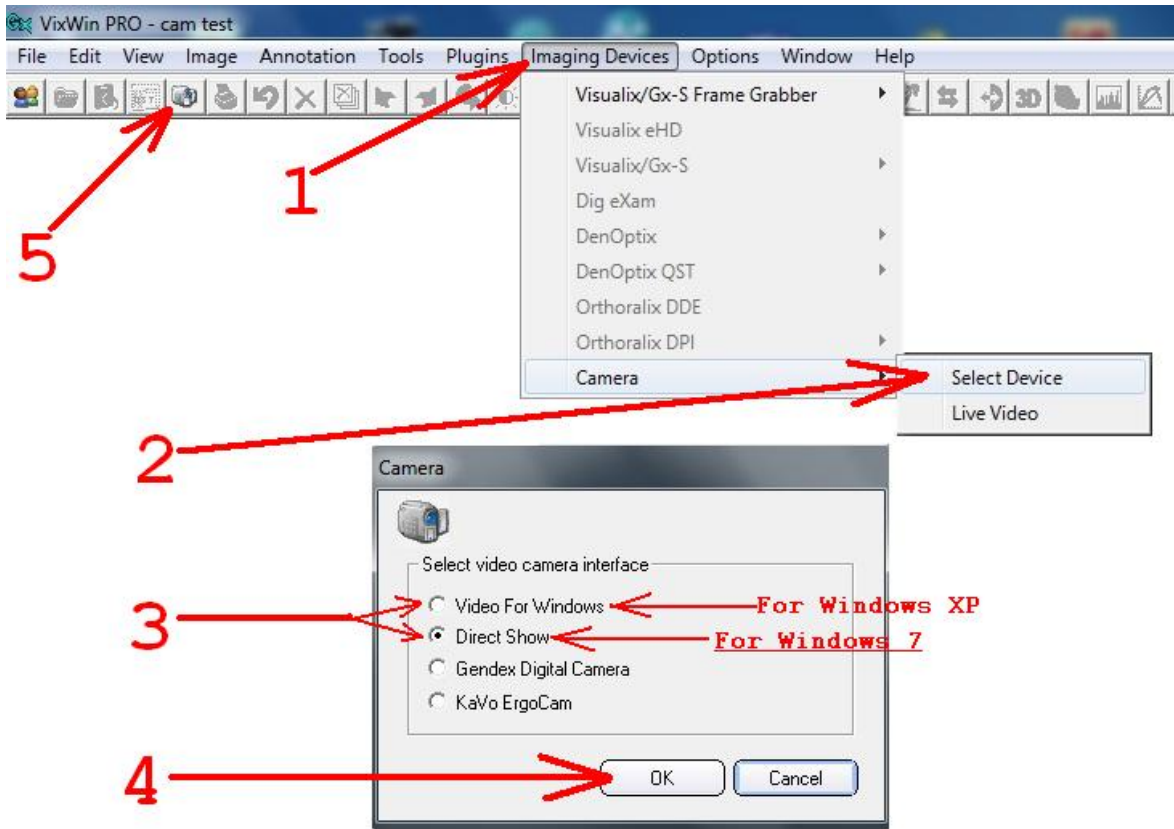

ImageMaster_USB Camera Setting in Vixwin

Color Adjust: