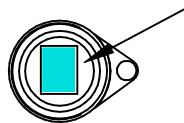

Replace Filter Lens located in Handpiece

Remove faulty Filter Lens
Micro Clean Assembly
Purge CCD area with Gas
Install new Filter Lens
Inspect with Microscope for debre
Test system for Clarity

ALL OPTICAL REPAIRS ARE PERFORMED
IN A CLEAN ROOM ENVIRONMENT

Manufactured by

IMAGIN SYTEMS CORP.

815 CHERRY LANE, SAN CARLOS, CALIFORNIA 94070, TEL. (650) 596-1001

9-1-04