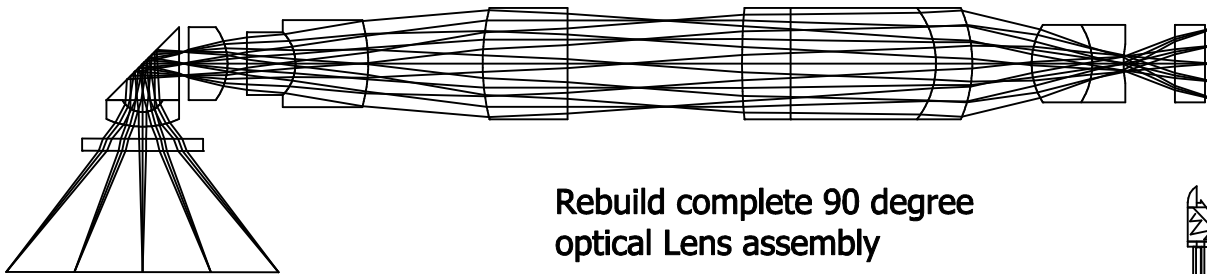

# Optical Tune-Ups

Advertisement

FOR ALL INTRAORAL CAMERAS  
REPAIRS SPOTTY AND FOGGY IMAGES

Restores your IntraOral Camera back to it's original great image

90 degree  
IntraOral Lens