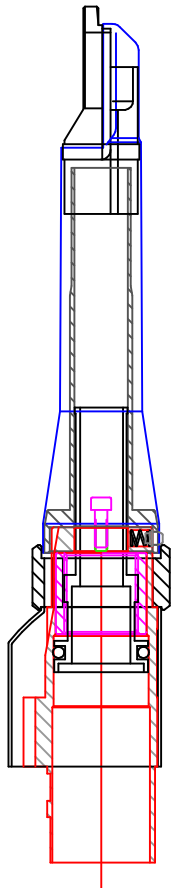

# Optical Tune-Ups

Advertisement

FOR ALL INTRAORAL CAMERAS  
REPAIRS SPOTTY AND FOGGY IMAGES

Restores your IntraOral Camera back to it's original great image

90 degree  
IntraOral Lens

## Rebuild complete 90 degree optical Lens assembly

Disassemble Optical components  
Micro clean all components  
Reassemble in a Clean Room envirement  
Recure cure bonded Optics in a UV oven  
Purge Optical assembly with Gas  
Set Focus to Manufactures Specifications  
All Lens are put through Q.C. and tested  
before shipping

## Replace Filter Lens located in Handpiece

Remove faulty Filter Lens  
Micro Clean Assembly  
Purge CCD area with Gas  
Install new Filter Lens  
Inspect with Microscope for debre  
Test system for Clarity